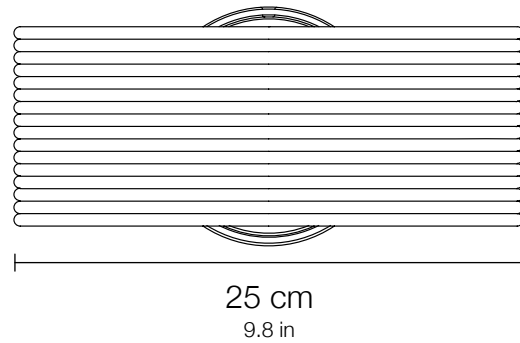

Small Mwezi Table Lamp

Technical Drawings

Dimensions

25 x 12 x h 28 cm

11.8 x 11.8 x h 36.6 in