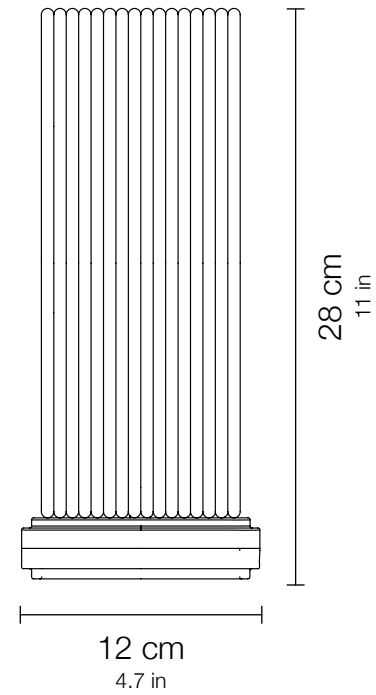

Small Mwezi Table Lamp

Technical Drawings

Dimensions

25 x 12 x h 28 cm

11.8 x 11.8 x h 36.6 in