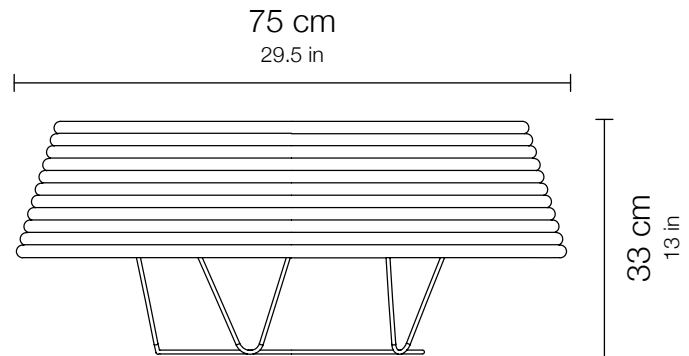

Small Kahawa Table

Technical Drawings

Dimensions

75 x 75 x h 33 cm

29.5 x 29.5 x h 13 in