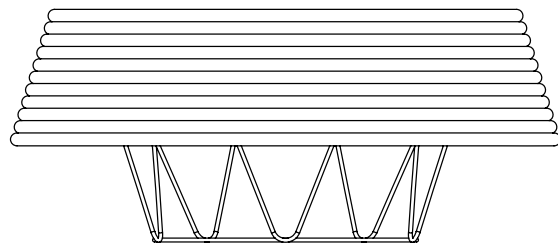

Small Kahawa Table

Technical Drawings

Dimensions

75 x 75 x h 33 cm

29.5 x 29.5 x h 13 in