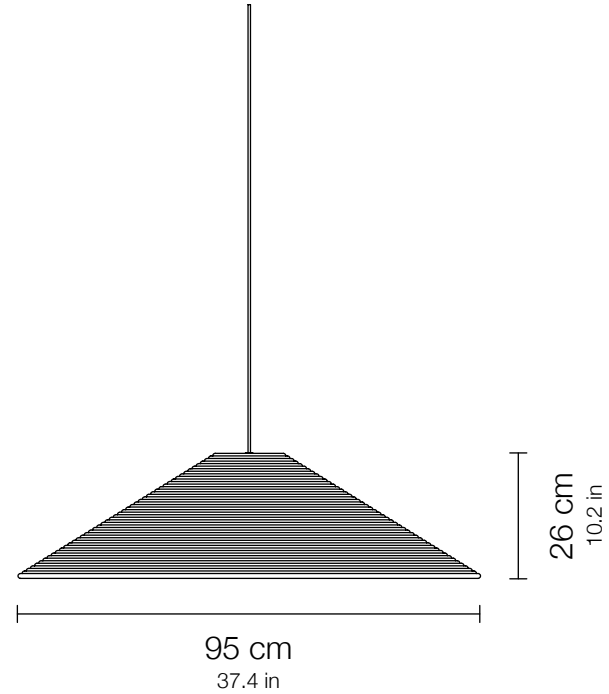

Mwavuli Lamp

Technical Drawings

Dimensions

95 x 95 x h 26 cm

37.4 x 37.4 x h 10.2 in