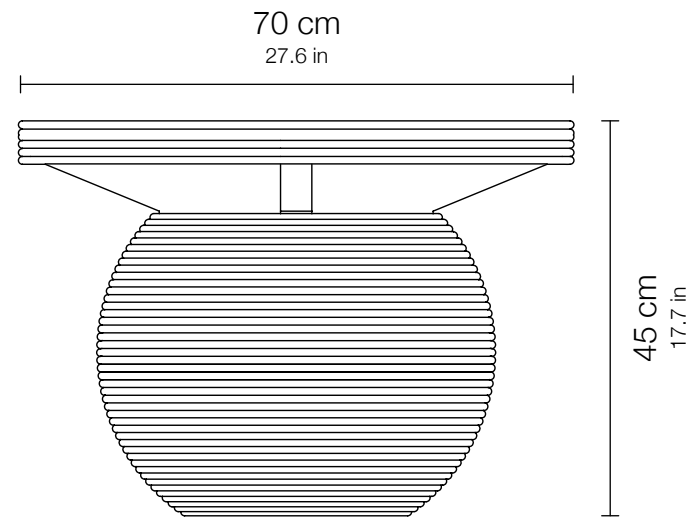

Mpira Table
Technical Drawings

Dimensions
70 x 70 x h 45 cm
27.6 x 27.6 x h 17.7 in