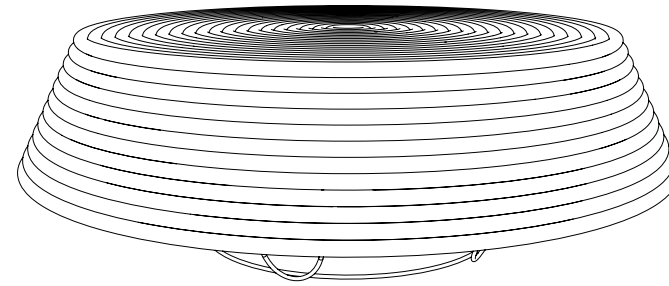

Medium Kahawa Table

Technical Drawings

Dimensions

90 x 90 x h 33 cm

35.4 x 35.4 x h 13 in