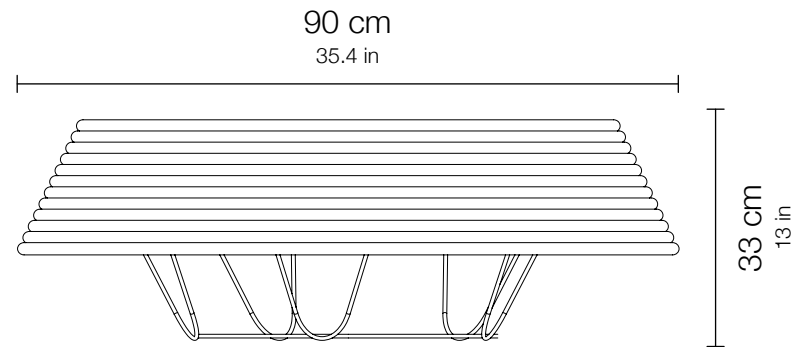

Medium Kahawa Table

Technical Drawings

Dimensions

90 x 90 x h 33 cm

35.4 x 35.4 x h 13 in