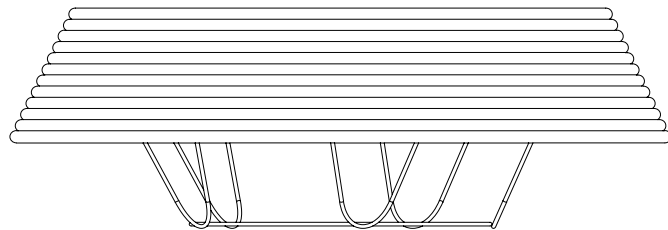

Medium Kahawa Table

Technical Drawings

Dimensions

90 x 90 x h 33 cm

35.4 x 35.4 x h 13 in