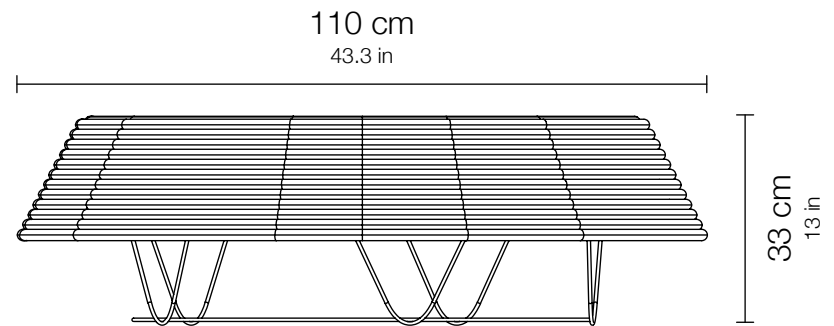

Large Kahawa Table

Technical Drawings

Dimensions

110 x 110 x h 33 cm
43.3 x 43.3 x h 13 in