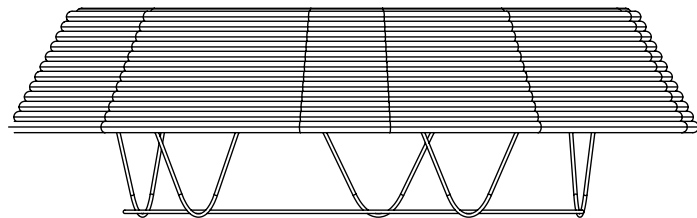

Large Kahawa Table

Technical Drawings

Dimensions

110 x 110 x h 33 cm
43.3 x 43.3 x h 13 in