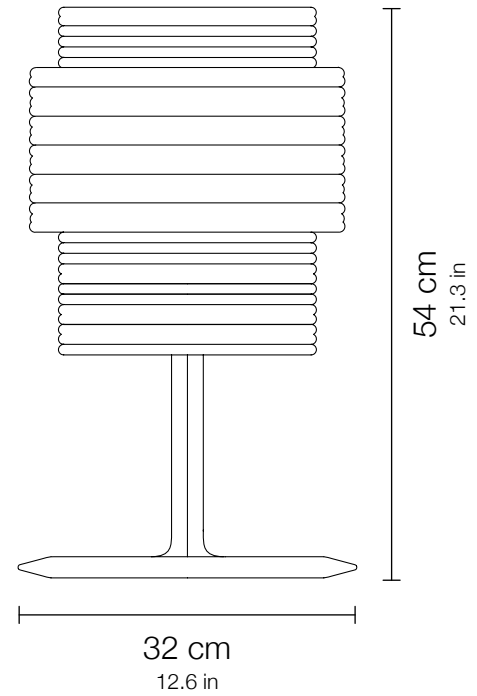

Kivuli Lamp

Technical Drawings

Dimensions
32 x 32 x h 54 cm
12.6 x 12.6 x h 21.3 in