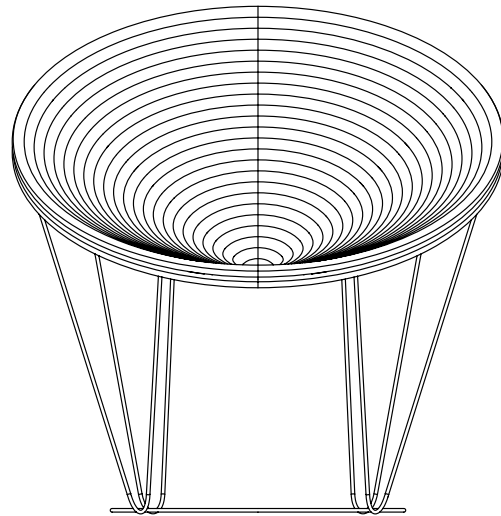

Duara Chair

Technical Drawings

80 cm
31.5 in

82 cm
32.3 in

Dimensions

80 x 80 x h 82 cm

31.5 x 31.5 x h 32.3 in