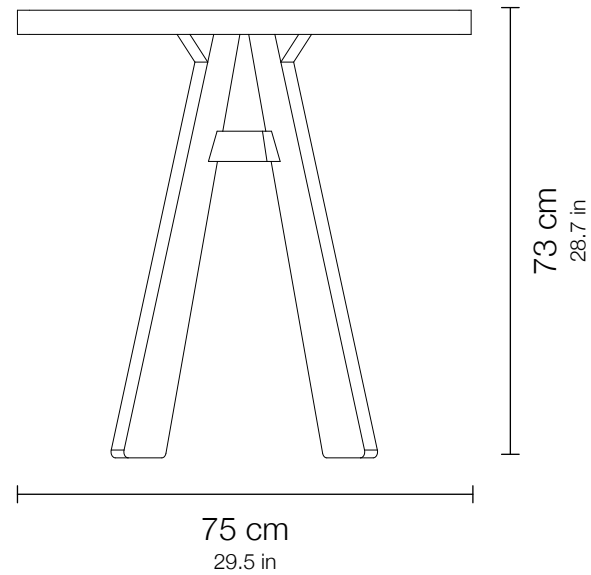

The Rock Dining Table

Technical Drawings

Dimensions
75 x 75 x h 73 cm
29.5 x 29.5 x h 28.7 in