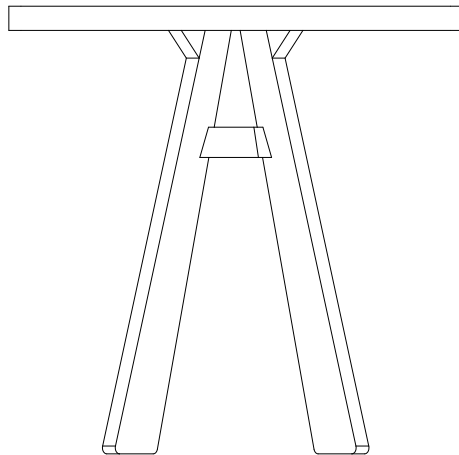

The Rock Dining Table

Technical Drawings

Dimensions
75 x 75 x h 73 cm
29.5 x 29.5 x h 28.7 in