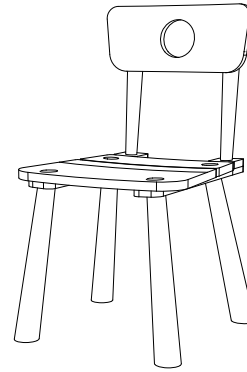

The Rock Chair

Technical Drawings

48 cm
19 in

53.3 cm
21 in

80.5 cm
31.7 in

Dimensions

53.3 x 48 x h 80.5 cm
21 x 19 x h 31.7 in