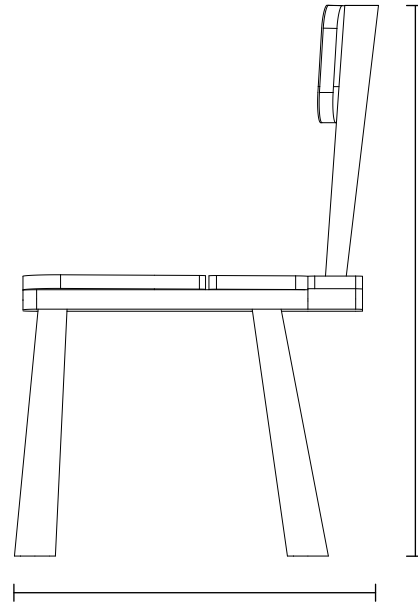

The Rock Chair

Technical Drawings

48 cm
19 in

53.3 cm
21 in

80.5 cm
31.7 in

Dimensions

53.3 x 48 x h 80.5 cm
21 x 19 x h 31.7 in