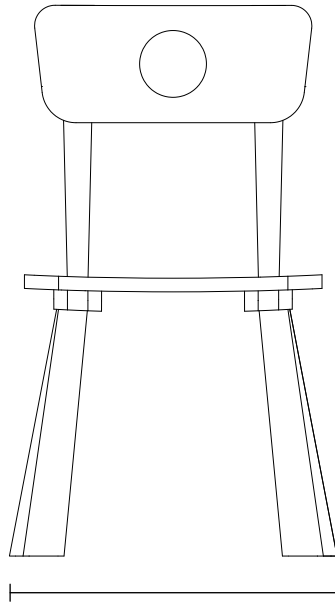

The Rock Chair

Technical Drawings

48 cm
19 in

53.3 cm
21 in

80.5 cm
31.7 in

Dimensions

53.3 x 48 x h 80.5 cm
21 x 19 x h 31.7 in