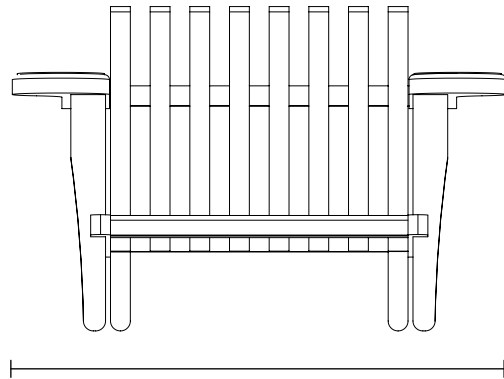

# Sunset Chair

## Technical Drawings

**Weight**  
15 kg

**Dimensions**  
104 x 100 x h 66 cm  
41 x 39.4 x h 26 in