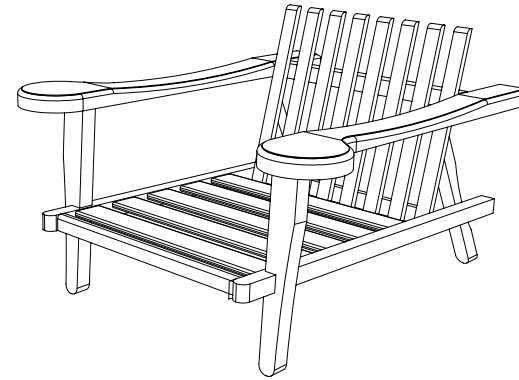

# Sunset Chair

## Technical Drawings

**Weight**  
15 kg

**Dimensions**  
104 x 100 x h 66 cm  
41 x 39.4 x h 26 in