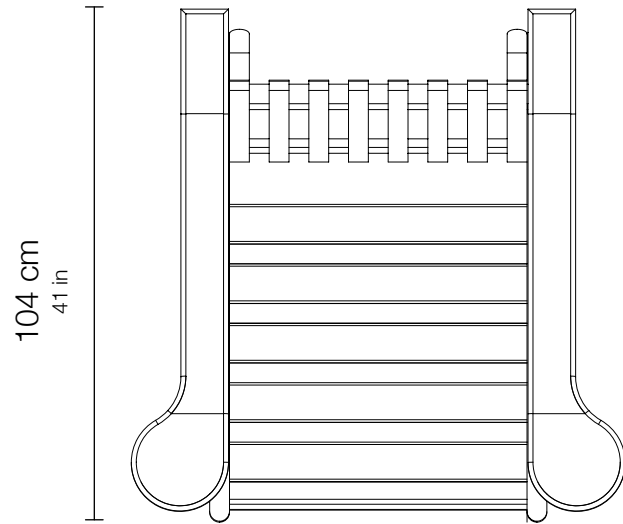

## Technical Drawings

**Weight**  
15 kg

**Dimensions**  
104 x 100 x h 66 cm  
41 x 39.4 x h 26 in