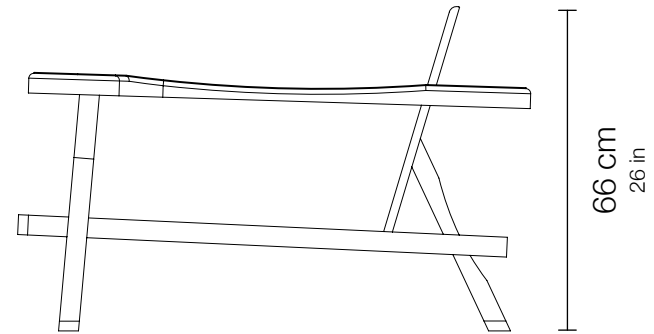

## Technical Drawings

**Weight**  
15 kg

**Dimensions**  
104 x 100 x h 66 cm  
41 x 39.4 x h 26 in