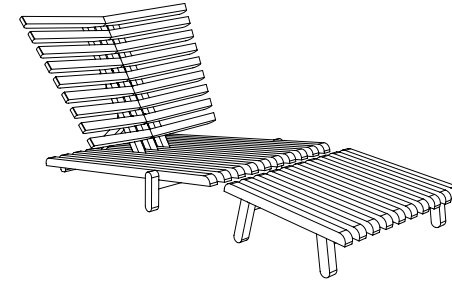

Sunrise Chair

Technical Drawings

Weight
30 kg

Dimensions
183 x 104 x h 76 cm
72 x 41 x h 30 in