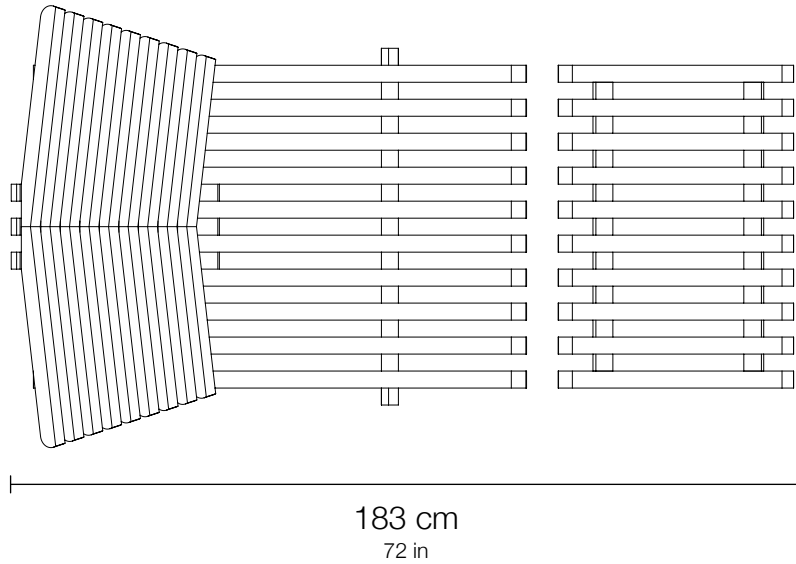

Sunrise Chair

Technical Drawings

Weight
30 kg

Dimensions
183 x 104 x h 76 cm
72 x 41 x h 30 in