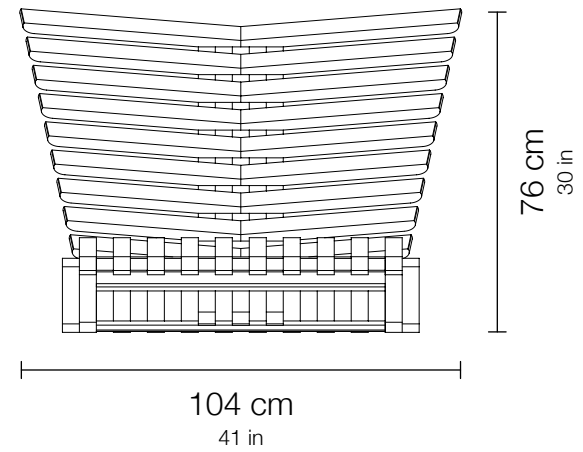

Sunrise Chair

Technical Drawings

Weight
30 kg

Dimensions
183 x 104 x h 76 cm
72 x 41 x h 30 in