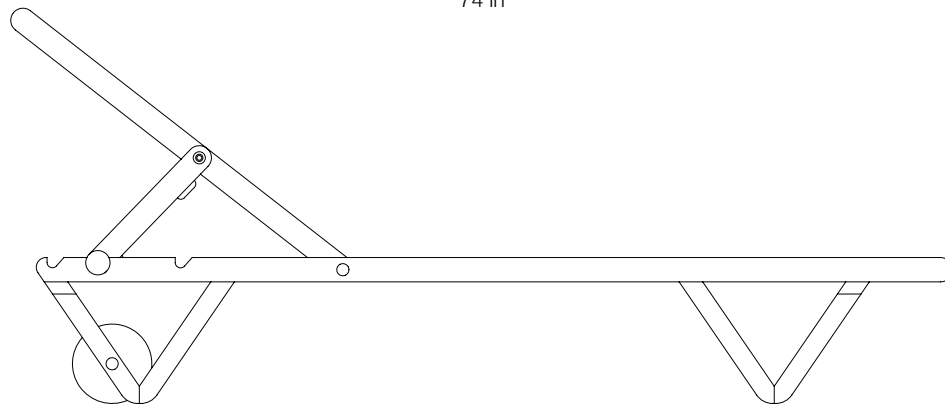

Deck Sunbed

Technical Drawings

Weight
20 kg

Dimensions
188 x 76 x h 100 cm
74 x 30 x h 39.4 in