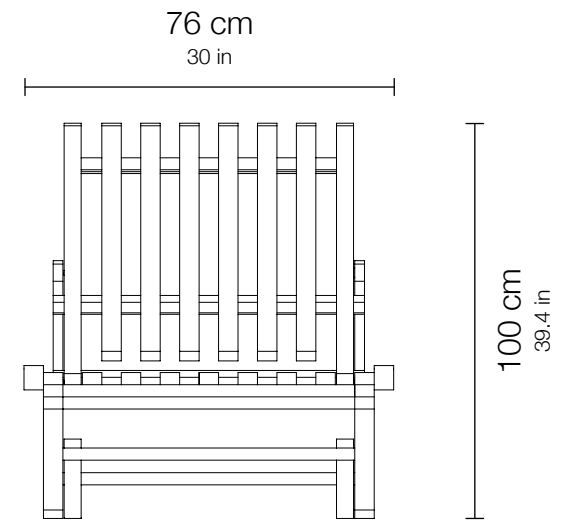

Deck Sunbed

Technical Drawings

Weight
20 kg

Dimensions
188 x 76 x h 100 cm
74 x 30 x h 39.4 in