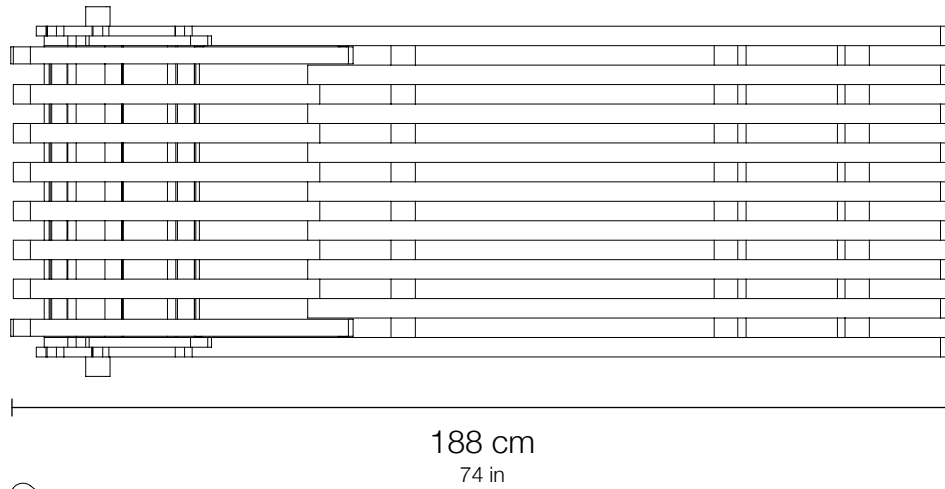

Deck Sunbed

Technical Drawings

Weight
20 kg

Dimensions
188 x 76 x h 100 cm
74 x 30 x h 39.4 in