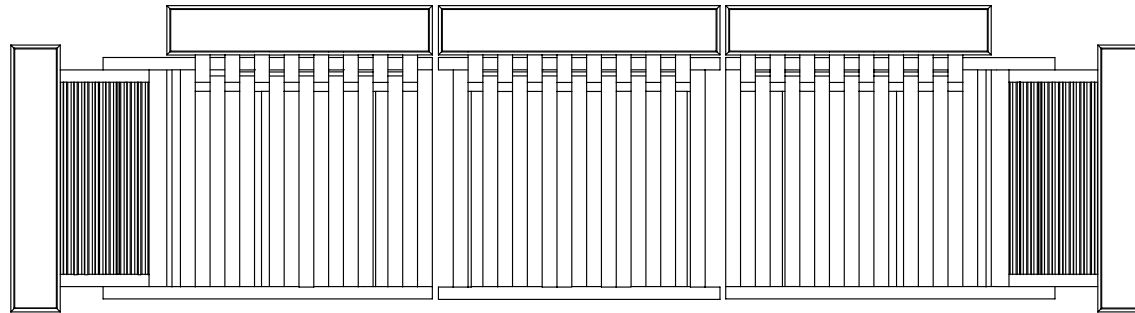

# Deck Sofa

## Technical Drawings

365 cm  
143.7 in

100 cm  
39.4 in

75 cm  
29.5 in

### Weight

70 kg

### Dimensions

365 x 100 x h 75 cm

143.7 x 39.4 x h 29.5 in