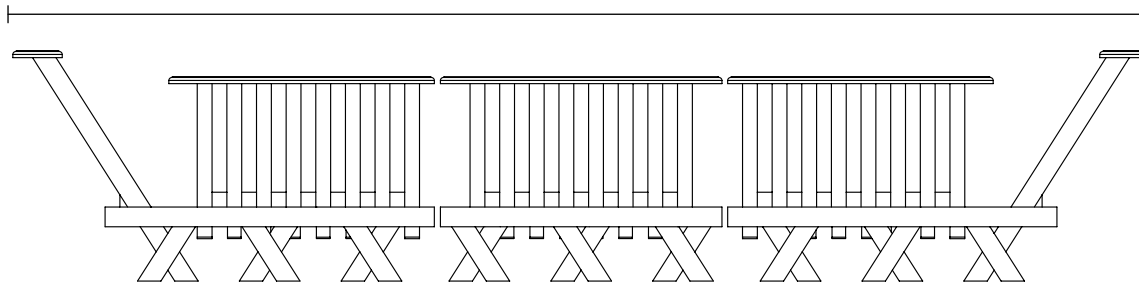

# Deck Sofa

## Technical Drawings

365 cm  
143.7 in

100 cm  
39.4 in

75 cm  
29.5 in

### Weight

70 kg

### Dimensions

365 x 100 x h 75 cm

143.7 x 39.4 x h 29.5 in