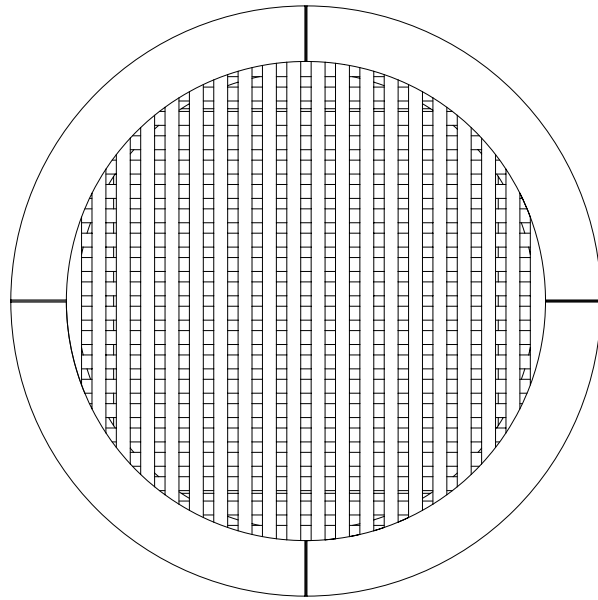

Criss Cross Low Table

Technical Drawings

Weight
11 kg

Dimensions
85 x 85 x h 34 cm
33.5 x 33.5 x h 13.4 in