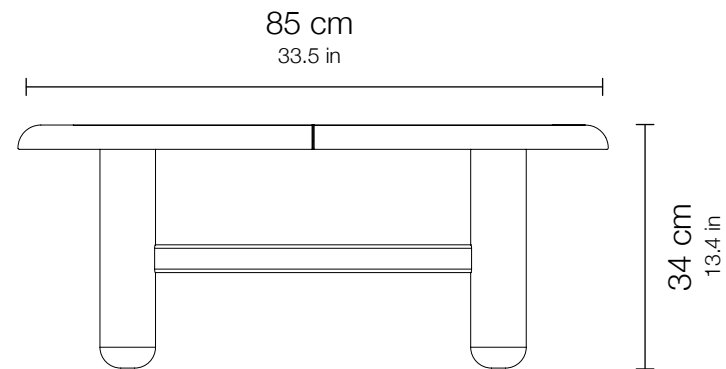

Criss Cross Low Table

Technical Drawings

Weight
11 kg

Dimensions
85 x 85 x h 34 cm
33.5 x 33.5 x h 13.4 in