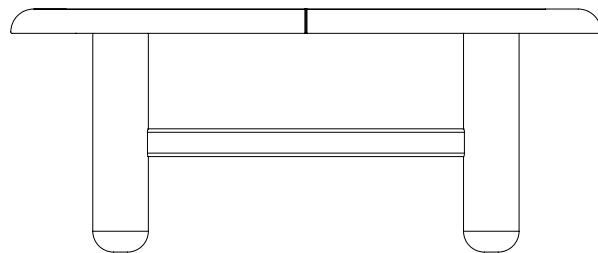

Criss Cross Low Table

Technical Drawings

Weight
11 kg

Dimensions
85 x 85 x h 34 cm
33.5 x 33.5 x h 13.4 in