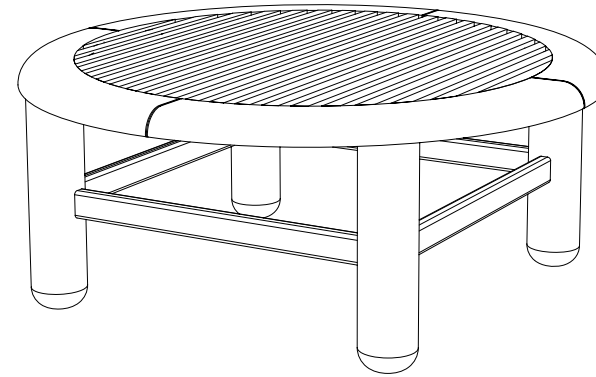

Criss Cross Low Table

Technical Drawings

Weight
11 kg

Dimensions
85 x 85 x h 34 cm
33.5 x 33.5 x h 13.4 in