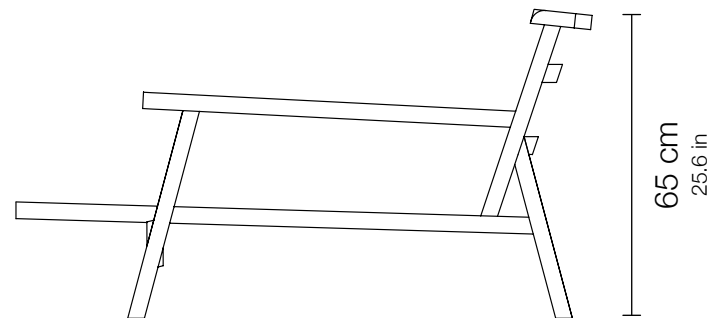

Beach Club Chair Single

Technical Drawings

Weight

10 kg

Dimensions

120 x 80 x h 65 cm

47.2 x 31.5 x h 25.6 in