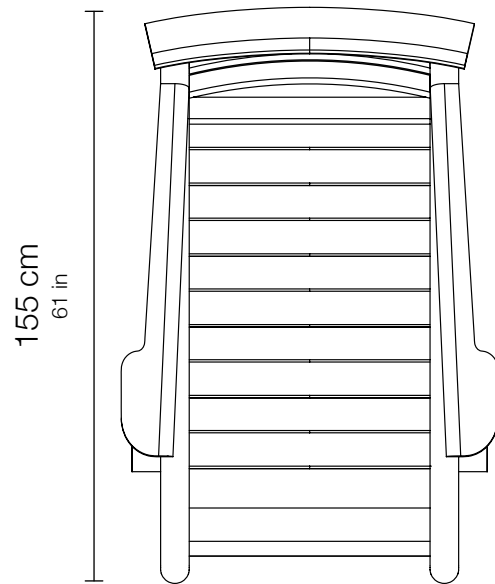

Beach Club Chair Single

Technical Drawings

Weight

10 kg

Dimensions

120 x 80 x h 65 cm

47.2 x 31.5 x h 25.6 in