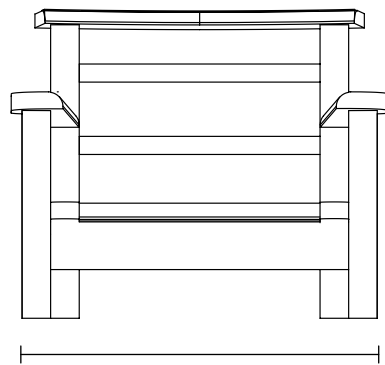

Beach Club Chair Single

Technical Drawings

Weight

10 kg

Dimensions

120 x 80 x h 65 cm

47.2 x 31.5 x h 25.6 in