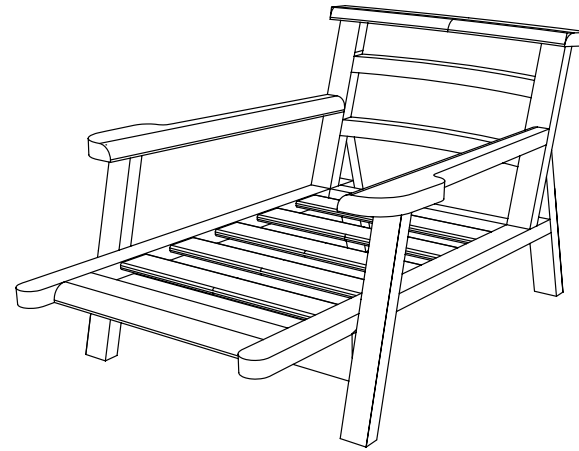

Beach Club Chair Single

Technical Drawings

Weight

10 kg

Dimensions

120 x 80 x h 65 cm

47.2 x 31.5 x h 25.6 in